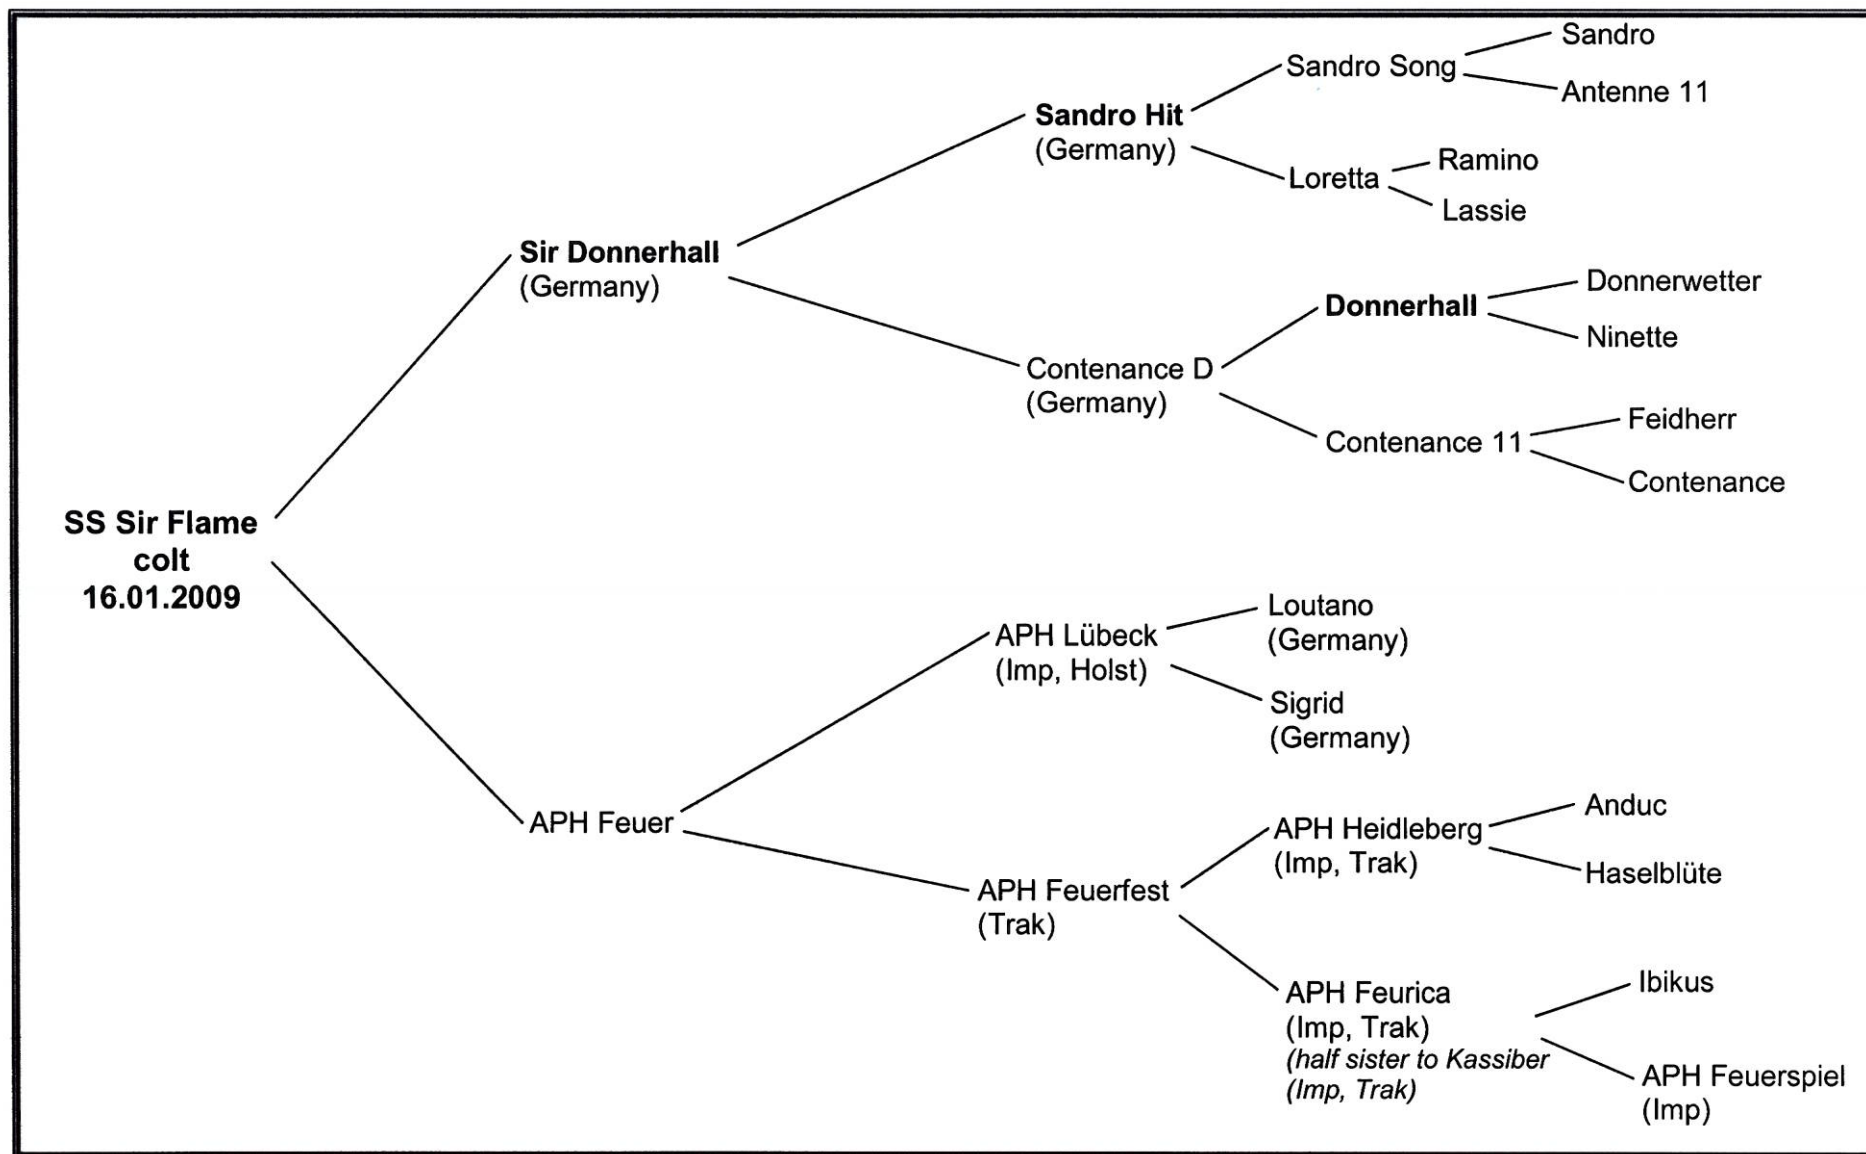

Saffron Stables breeding charts

13 SS Sir Flame

Registered with Hannoverian Horse Society of Australia