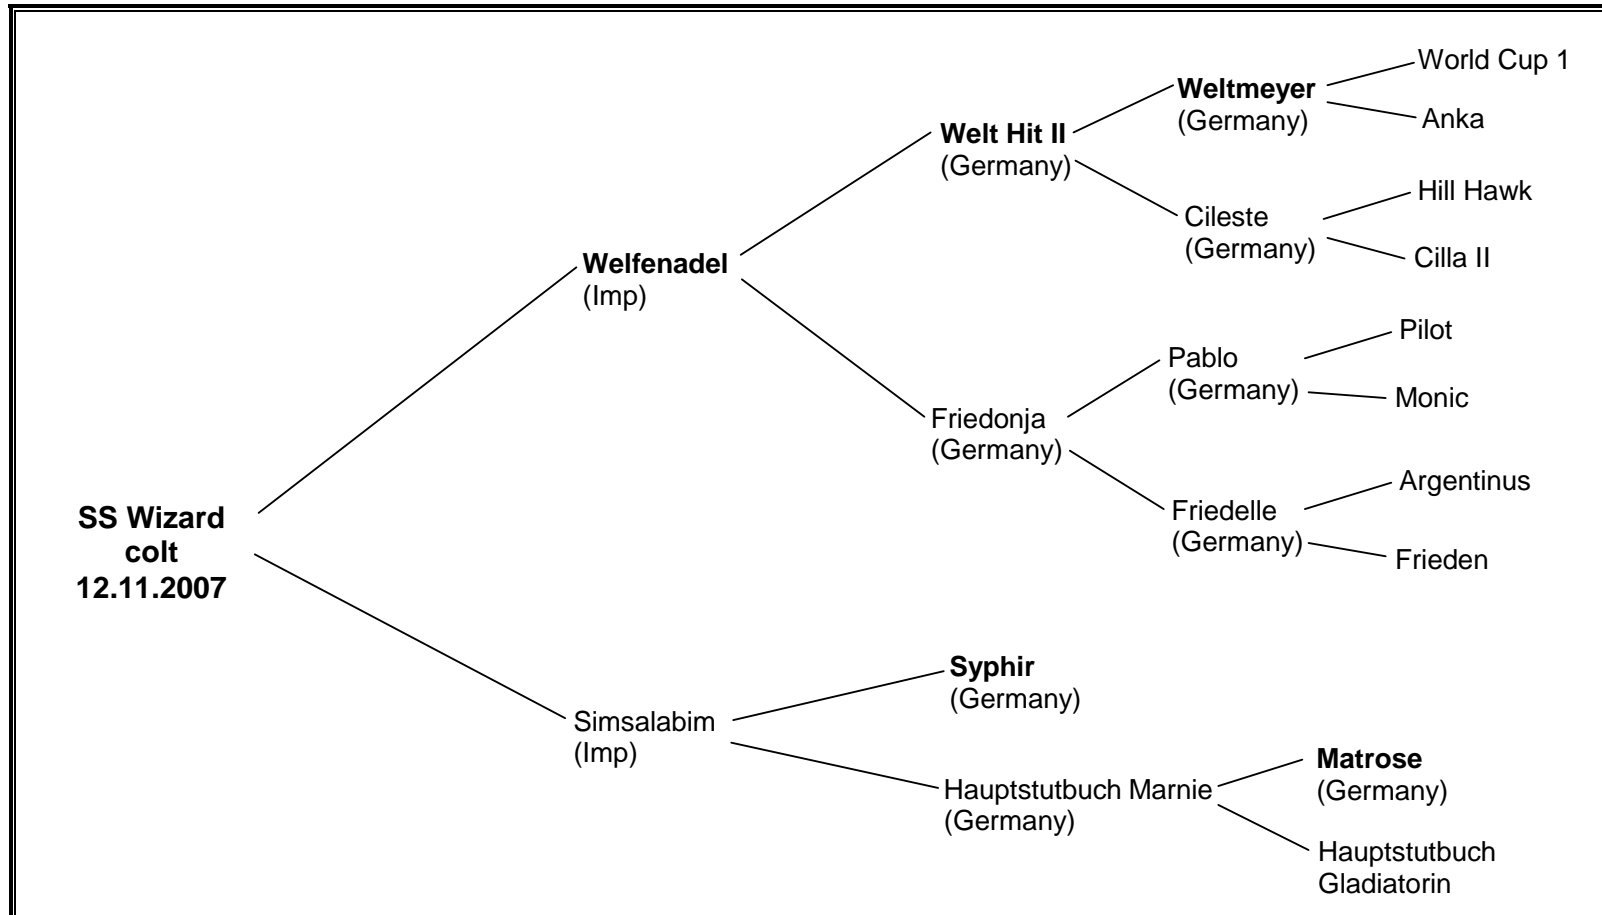

Saffron Stables breeding charts

8. SS Wizard

Registered with Hannoverian Horse Society of Australia