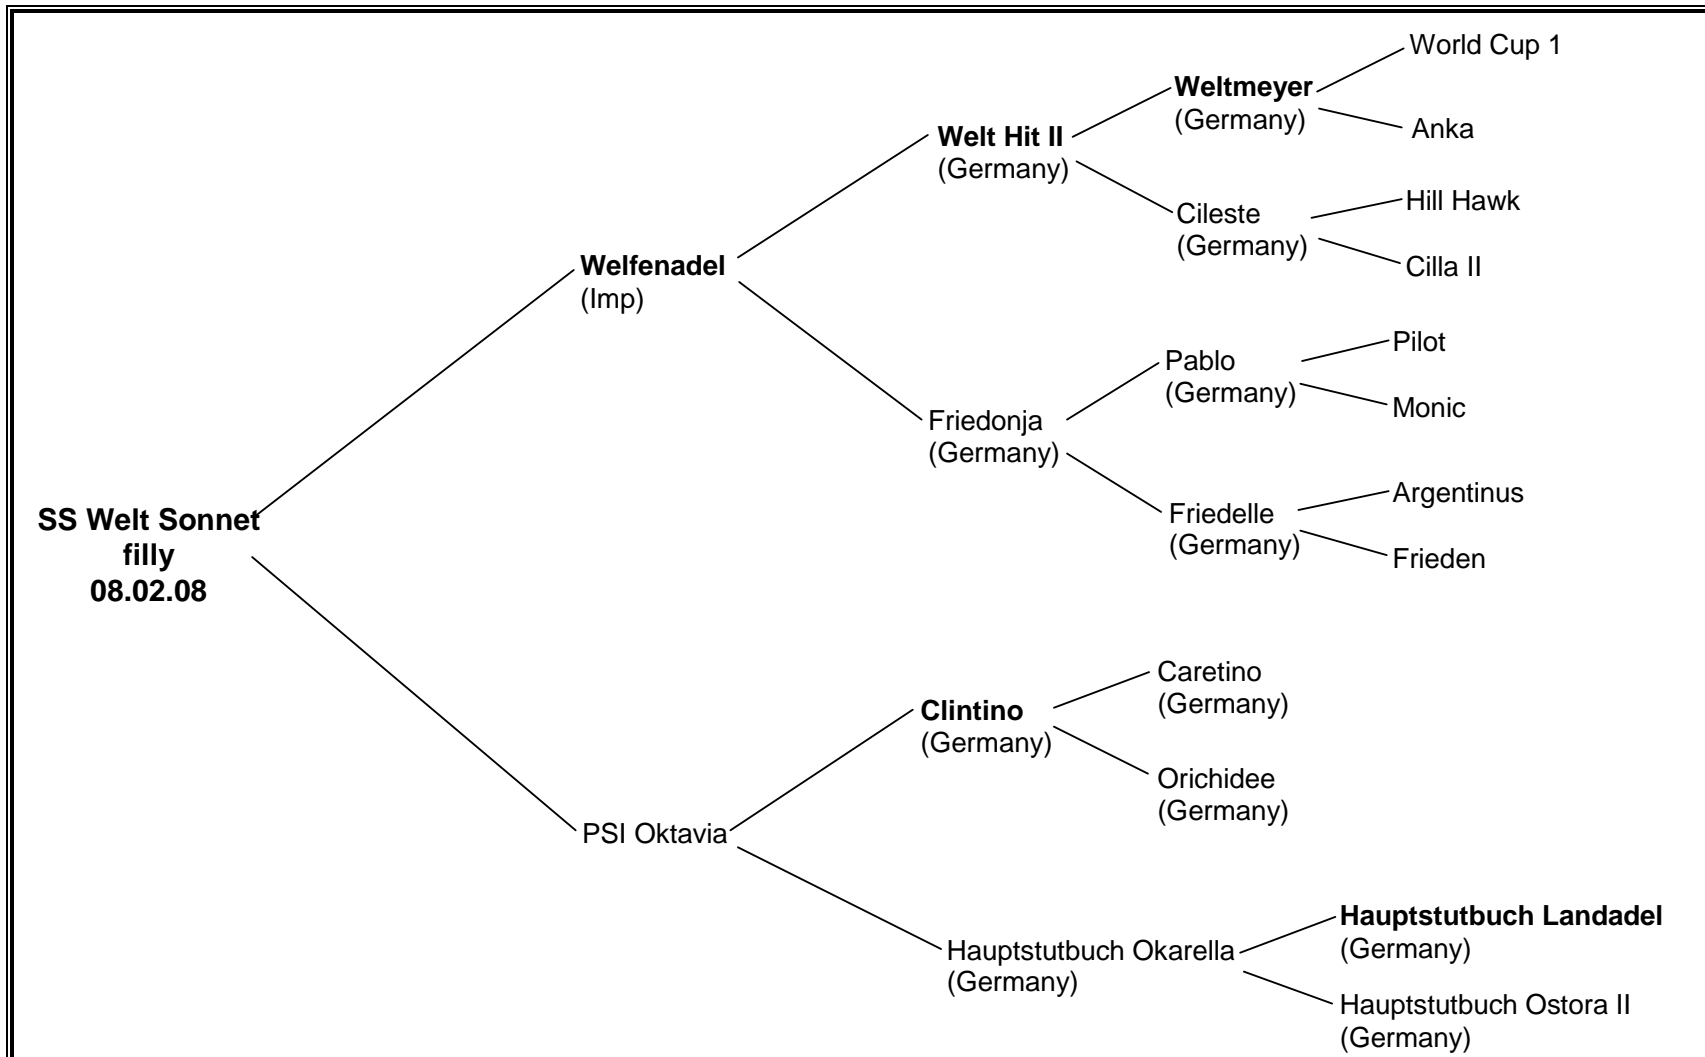

Saffron Stables breeding charts

11 SS Welt Sonnet

Registered with Hannoverian Horse Society of Australia