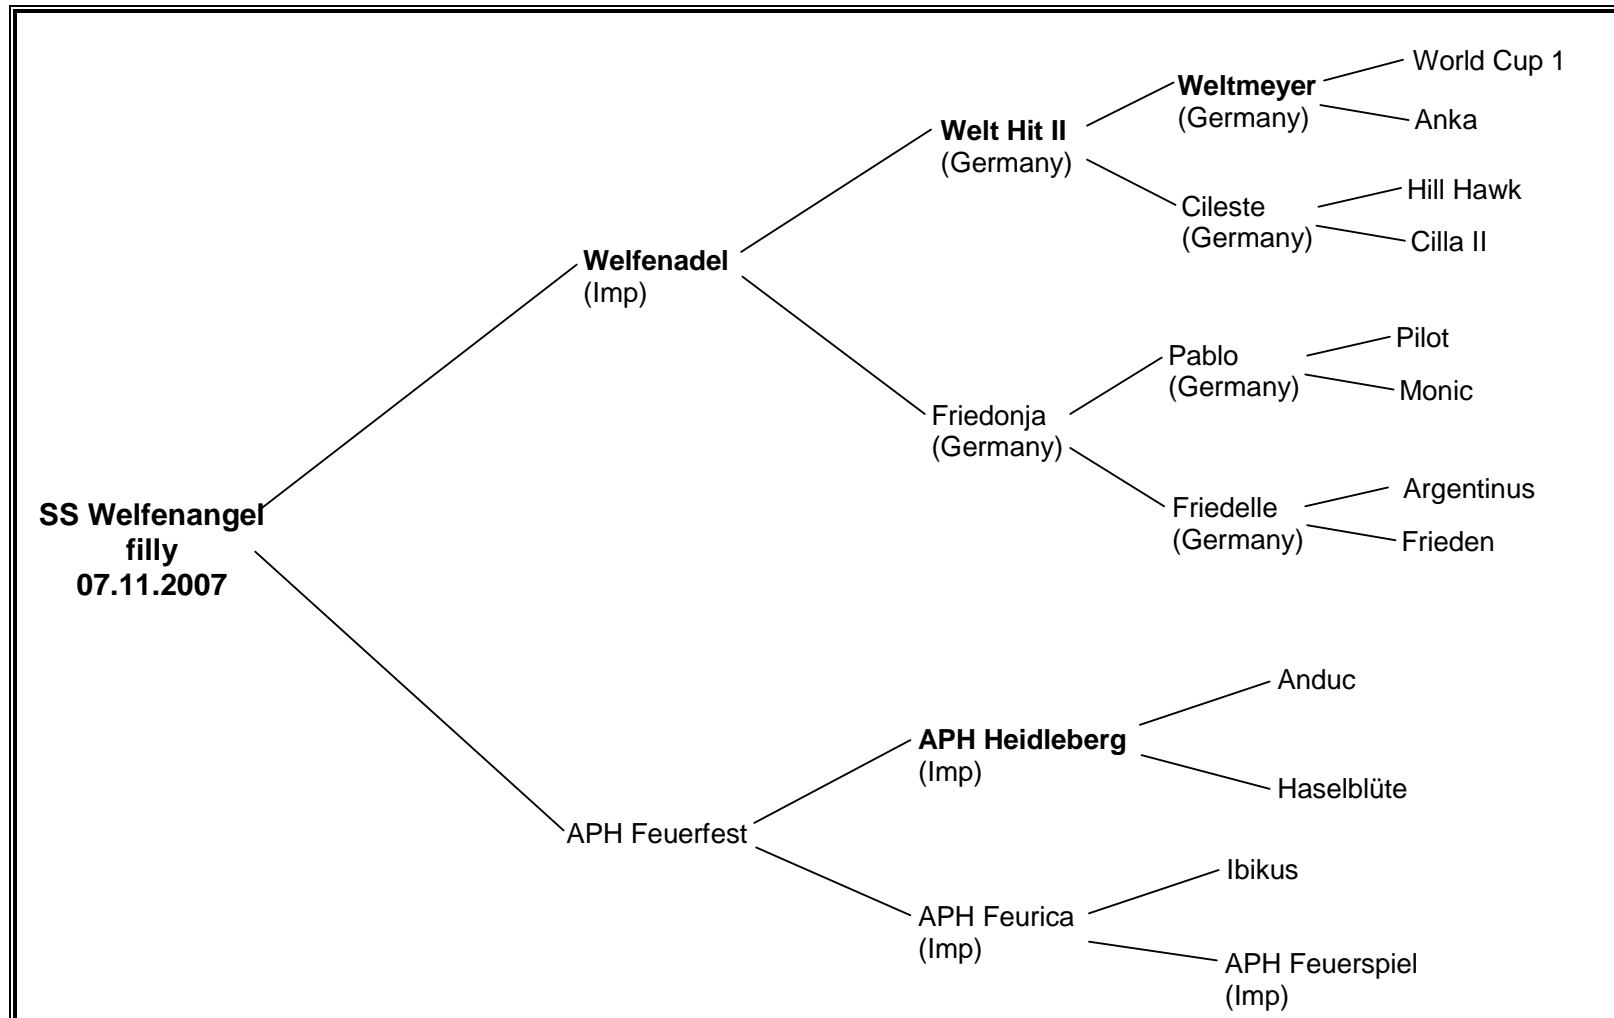

## Saffron Stables breeding charts

### 6. SS Welfenangel

Registered with Hannoverian Horse Society of Australia