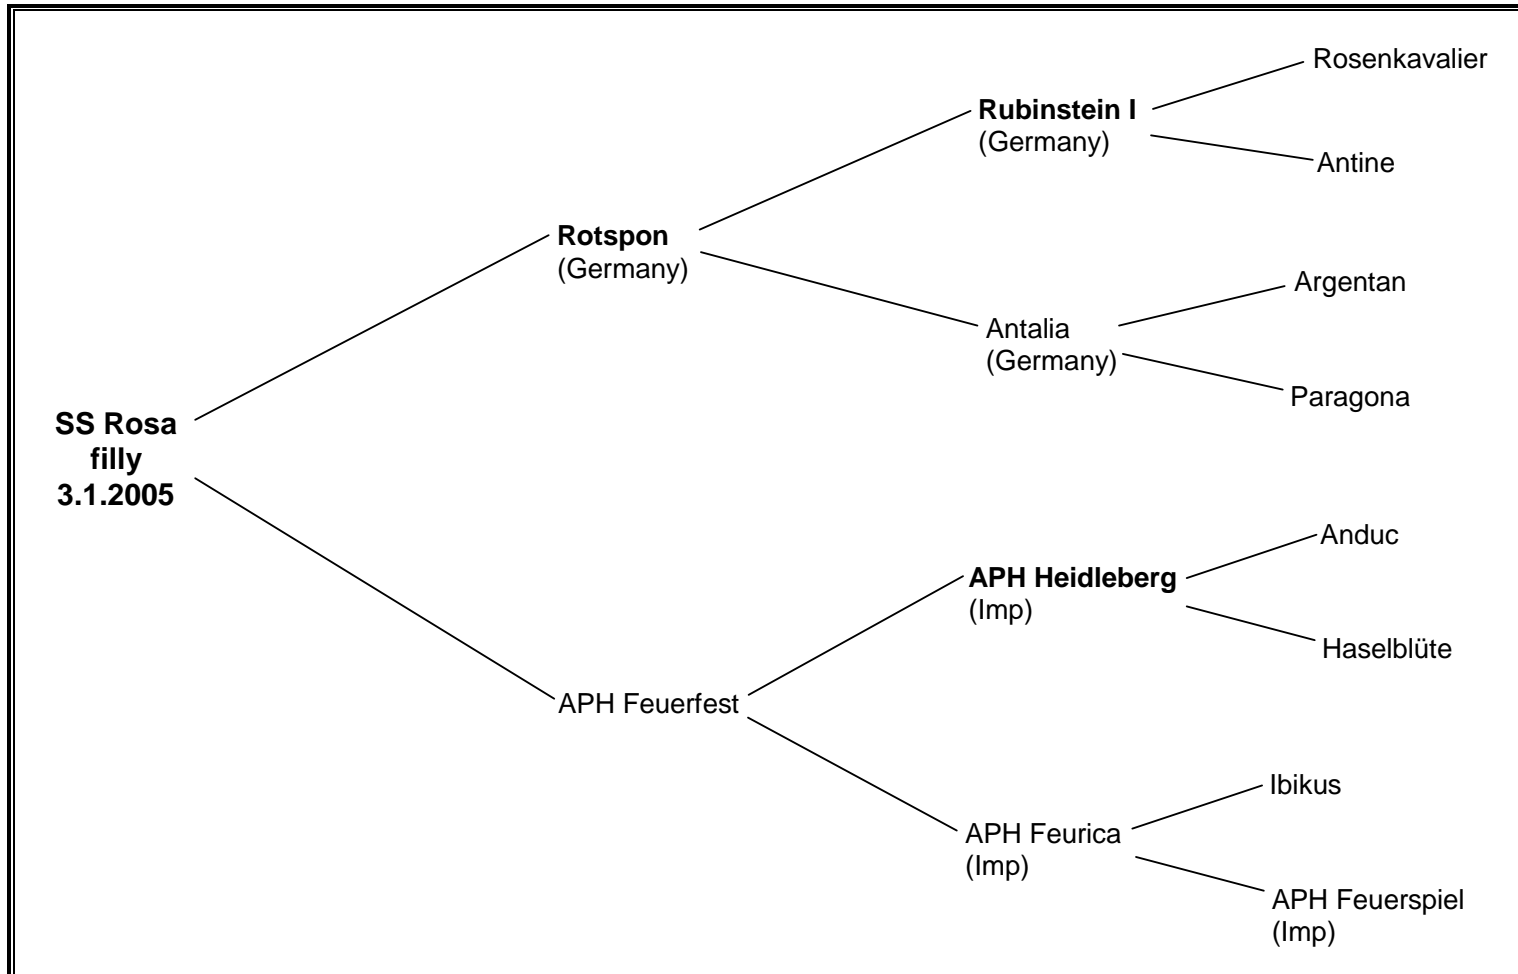

Saffron Stables breeding charts

1. SS Rosa

Registered with Hannoverian Horse Society of Australia