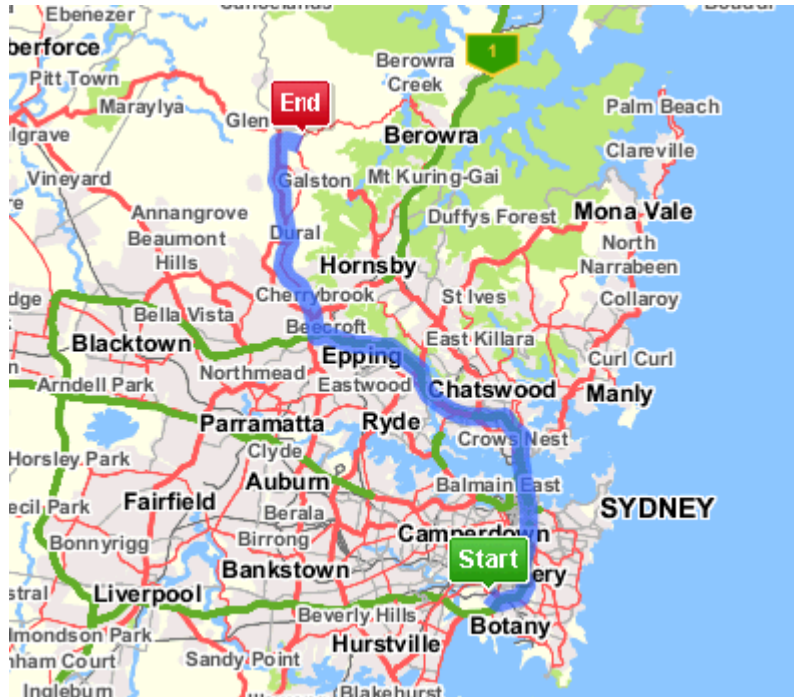

## Directions:

**From:** Sydney Airport **To:** 7 Roscommon Road, Arcadia

**Start:** Sir Reginald Ansett Dr, Mascot, NSW 2020

**End:** 7 Roscommon Rd, Arcadia, NSW 2159

**Distance:** 54.4km **Time:** 54min (approx)

**Travel:** Fastest (with tolls)

**Start:** Sydney Domestic Airport  
**Sir Reginald Ansett Dr, Mascot, NSW 2020**

1. Continue on **Sir Reginald Ansett Dr, Mascot** - head towards **Ninth St** (0.2km)
2. Continue along **Keith Smith Av, Mascot** (25m)
3. Veer right onto **Shiers Av, Mascot** (0.1km)
4. Turn right onto **Seventh St, Mascot** at **Car Park** (0.1km)
5. Turn right onto **Keith Smith Av, Mascot** at **Car Park** (0.1km)
6. Continue along **Shiers Av, Mascot** (0.1km)
7. Continue along **Sir Reginald Ansett Dr, Mascot** (0.2km)
8. Continue along **O'riordan St, Mascot** (17m)
9. Turn right onto **Qantas Dr, Mascot** (15m)
10. Continue along **Joyce Dr, Mascot** (0.6km)
11. Continue along **General Holmes Dr, Mascot** (0.3km)
12. Veer left onto **Ramp, Mascot** (0.2km)
13. Veer left onto **Mill Pond Rd, Botany** (0.1km)
14. Continue along **Southern Cross Dr, Botany** (4.4km)
15. Continue along **South Dowling St, Kensington** (0.4km)
16. Continue along **Eastern Distributor Mwy, Kensington** (4.4km)
17. Continue along **Cahill Exp, Sydney** (0.8km)